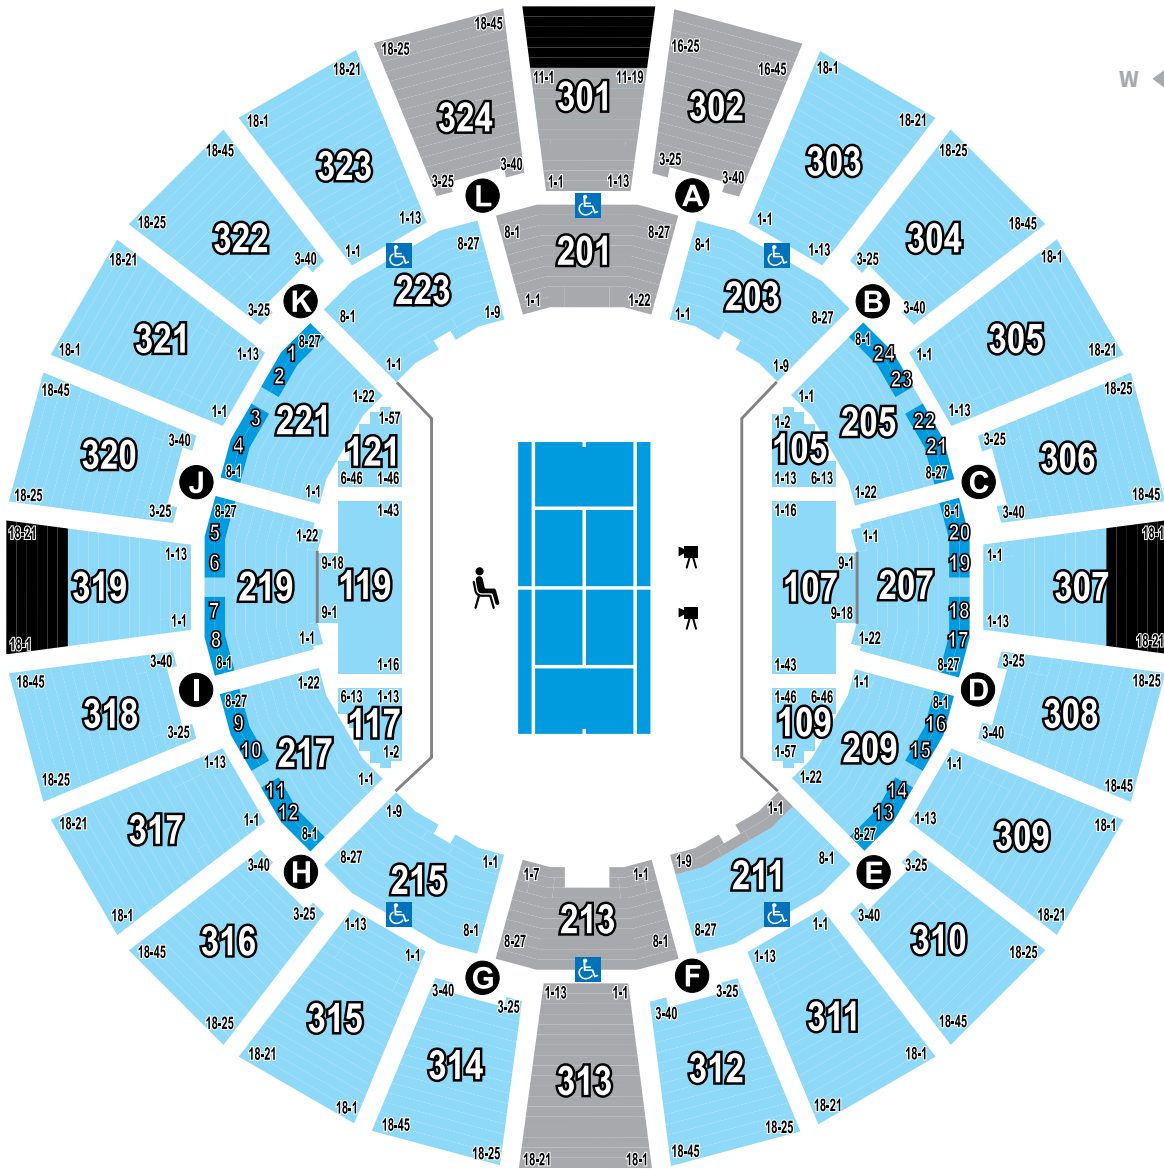

KEN ROSEWALL ARENA MAP

GENERAL ADMISSION

- General admission
- Reserved seating
- Premium Box
- Inaccessible
- Doors
- Accessibility and special needs seating

Please note:

- Ken Rosewall Arena is General Admission for all day sessions (1, 2, 3, 5, 7 & 9).
- The Sydney International is an outdoor event. It is highly recommended that you bring appropriate protection from the sun and weather generally (i.e. hats, sunscreen, raincoats or warm clothing depending on the weather conditions) regardless of the location of your seating in Ken Rosewall Arena.
- Shaded areas are an indication only - this is not guaranteed.
- This map is correct at the time of printing and is subject to change.