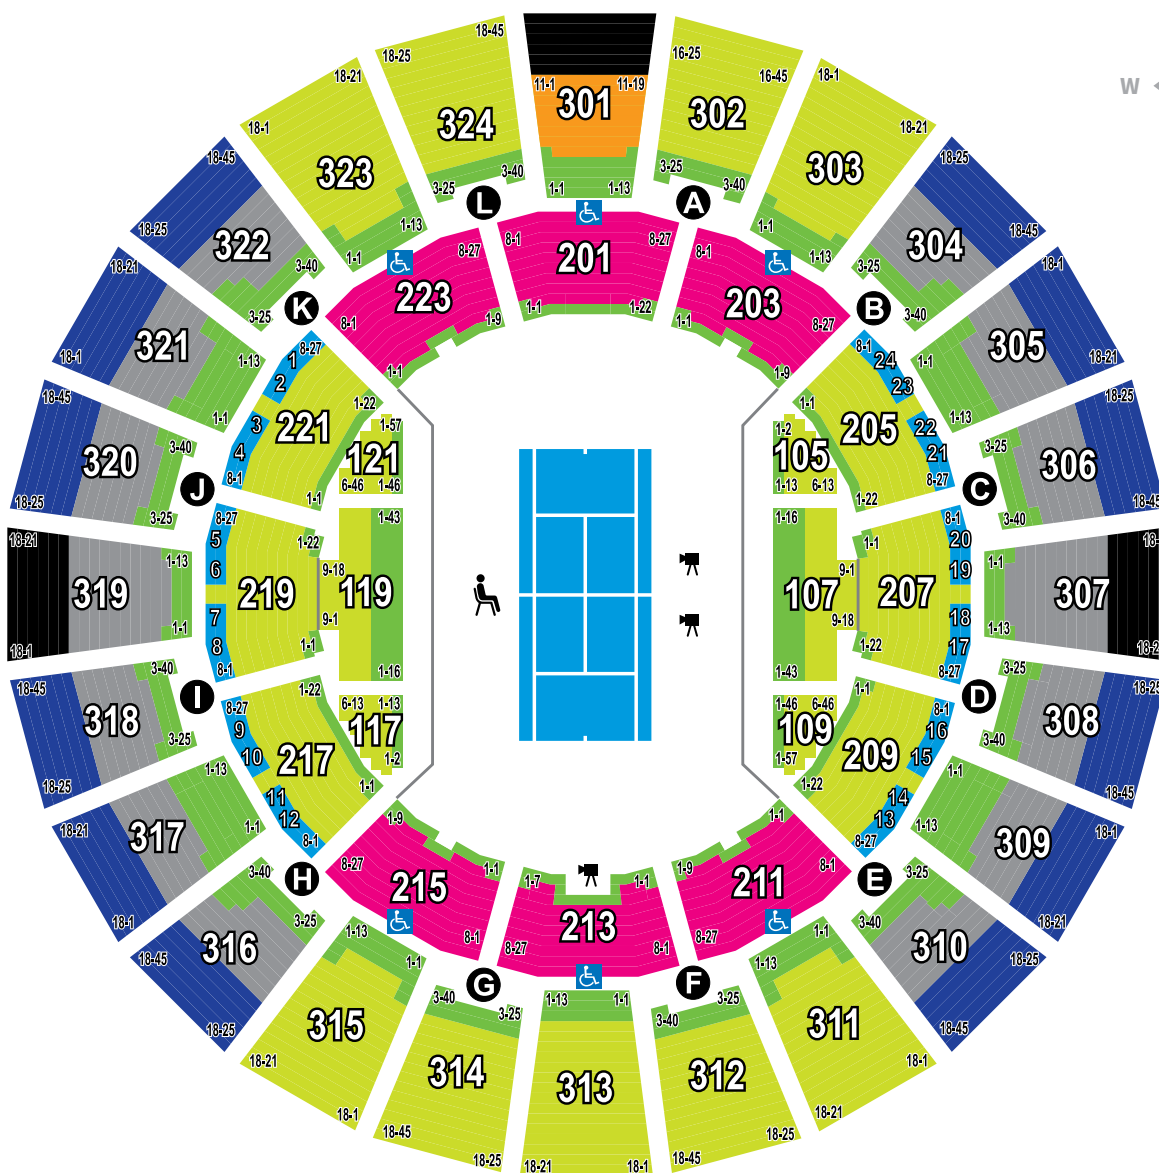

KEN ROSEWALL ARENA MAP

RESERVED SEATING

- Platinum seating
- Gold seating
- Silver seating
- Bronze seating
- Premium Box
- President reserved seats
- Restricted viewing - all sessions
- Inaccessible
- Doors
- ♿ Accessibility and special needs seating

Please note:

- Ken Rosewall Arena is Reserved Seating for night sessions 4, 6, 8, 10, 11.
- The Sydney International is an outdoor event. It is highly recommended that you bring appropriate protection from the sun and weather generally (i.e. hats, sunscreen, raincoats or warm clothing depending on the weather conditions) regardless of the location of your seating in Ken Rosewall Arena.
- Shaded areas are an indication only - this is not guaranteed.